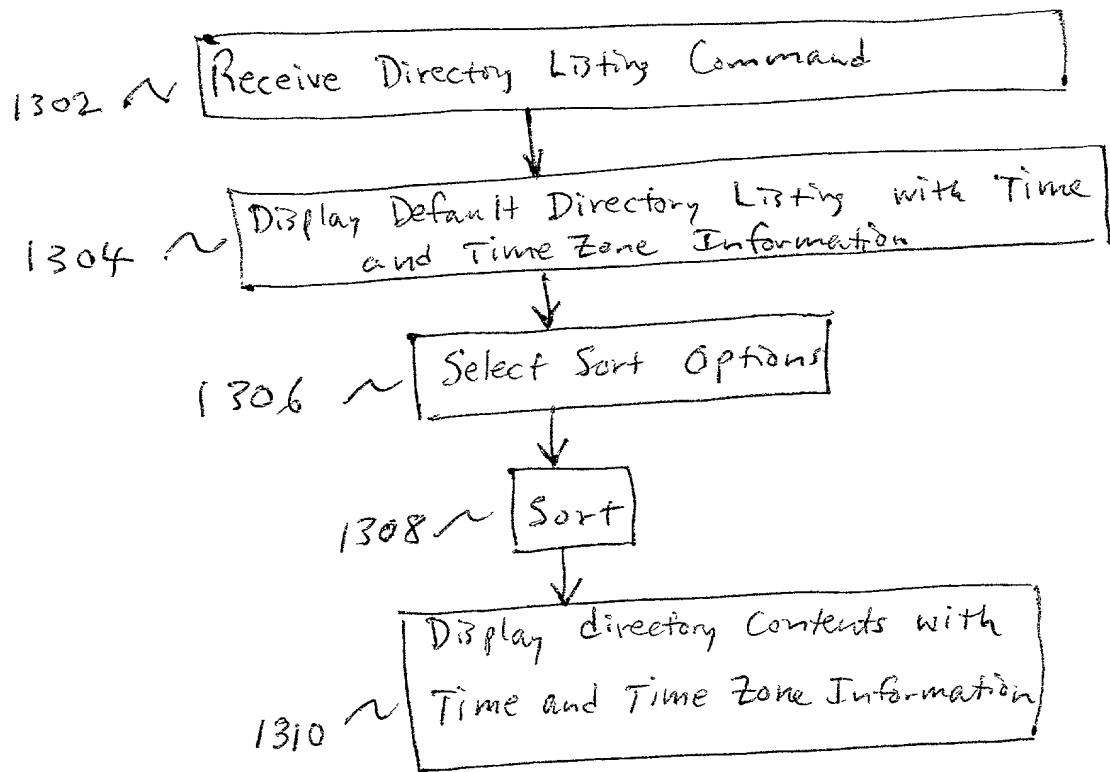

Fig. 13

FOI#2007-01575560